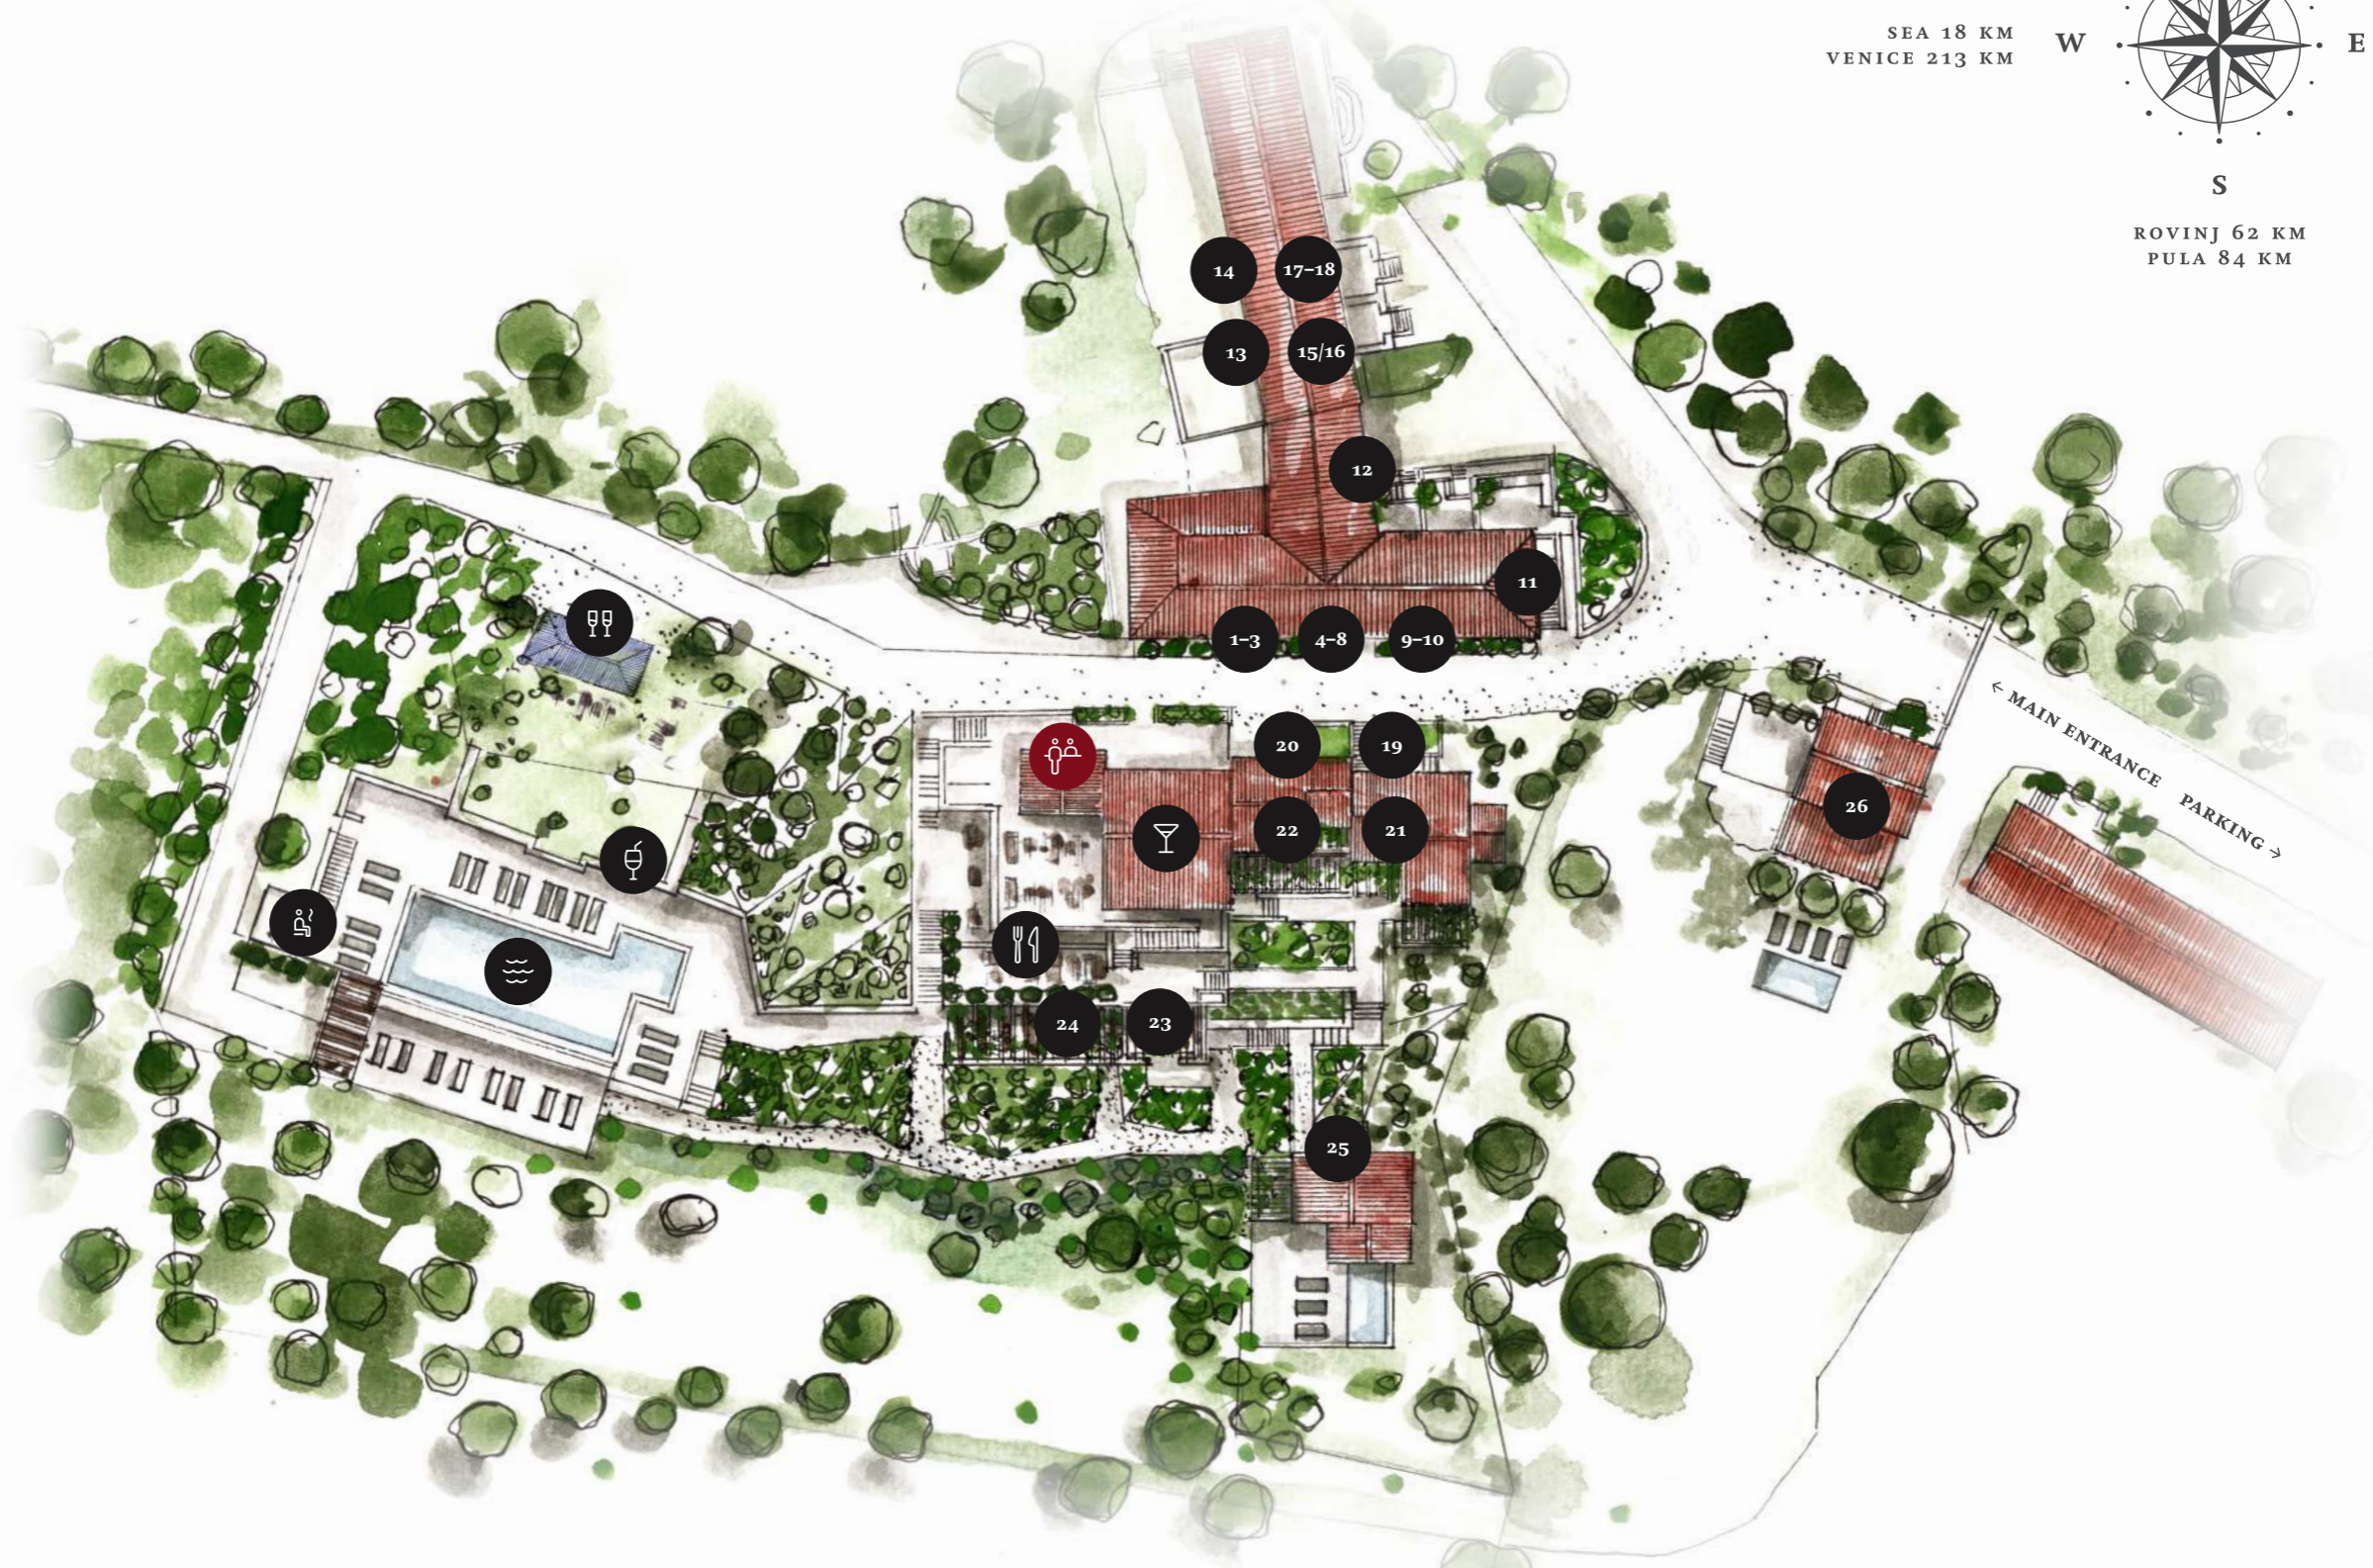

ROVINJ 62 KM
PULA 84 KM

RECEPTION

LUCIANO RESTAURANT

LUCIANO BAR

POOL BAR

POOL

SAUNA

ORANGERIE

← MAIN ENTRANCE
PARKING →

- 1 DELUXE ROOM
- 2 EXECUTIVE ROOM
- 3 SUPERIOR ROOM
- 4 SUPERIOR ROOM

- 5 FAMILY SUITE
- 6 SUPERIOR ROOM
- 7 ROMANTIC SUITE
- 8 DELUXE ROOM

- 9 DELUXE ROOM
- 10 DELUXE ROOM
- 11 DELUXE ROOM
- 12 DELUXE ROOM